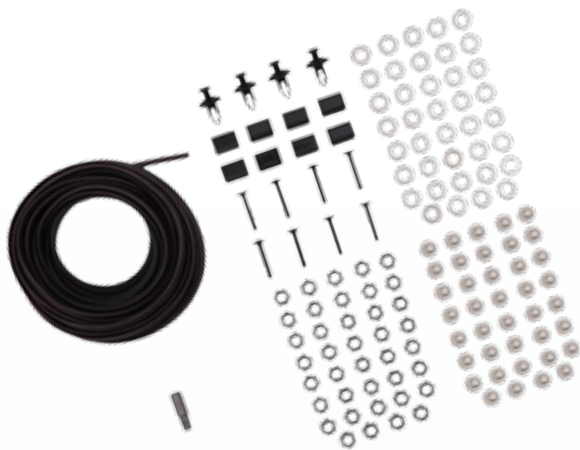

FENDER FLARES

TRUE EDGE
P R O D U C T S

FEATURES & BENEFITS

- OE Quality ABS plastic
- Resistant to UV rays and fade
- 3 distinct styles - Streetz, Sportz, Rivetz
- 4 finishes - Smooth, Matte, Textured, & Painted
- Perfect for covering rust and finish issues
- Easy to understand instructions
- Deluxe mounting hardware kit included
- NO-DRILL installation *excl. some Sportz fits
- 100% Stainless Steel Rivetz, black available
- Product features embossed part number for easy ID
- Limited Lifetime Warranty

PRODUCT FINISHES

SMOOTH

(Part # Extension: -01)
Glossy black ABS plastic with a very light texture. The traditional top-selling finish. Perfect if you want to paint them yourself.

TEXTURED

(Part # Extension: -02)
Textured black ABS plastic. The fastest growing finish we offer. Perfect for the rugged look, looks great left unpainted.

MATTE SMOOTH

(Part # Extension: -03)
The standard finish available on our Sportz Flarez. Looks great unfinished or painted.

PAINTED

(Part # Extension: -PP)
TrueEdge can paint any set of our smooth finish flares to match your vehicle color. This is the finish for the ultimate custom look.

AVAILABLE STYLES

RIVETZ

- Extreme 4x4 'Offroad' look
- Deep cutout-style pockets
- Stainless steel rivets
- Extended additional tire coverage
- Available finishes:
painted, textured, smooth

STREETZ

- Simpler, smaller street style
- Custom, yet reserved look
- Minimal additional tire coverage
- Available finishes:
painted, textured, smooth